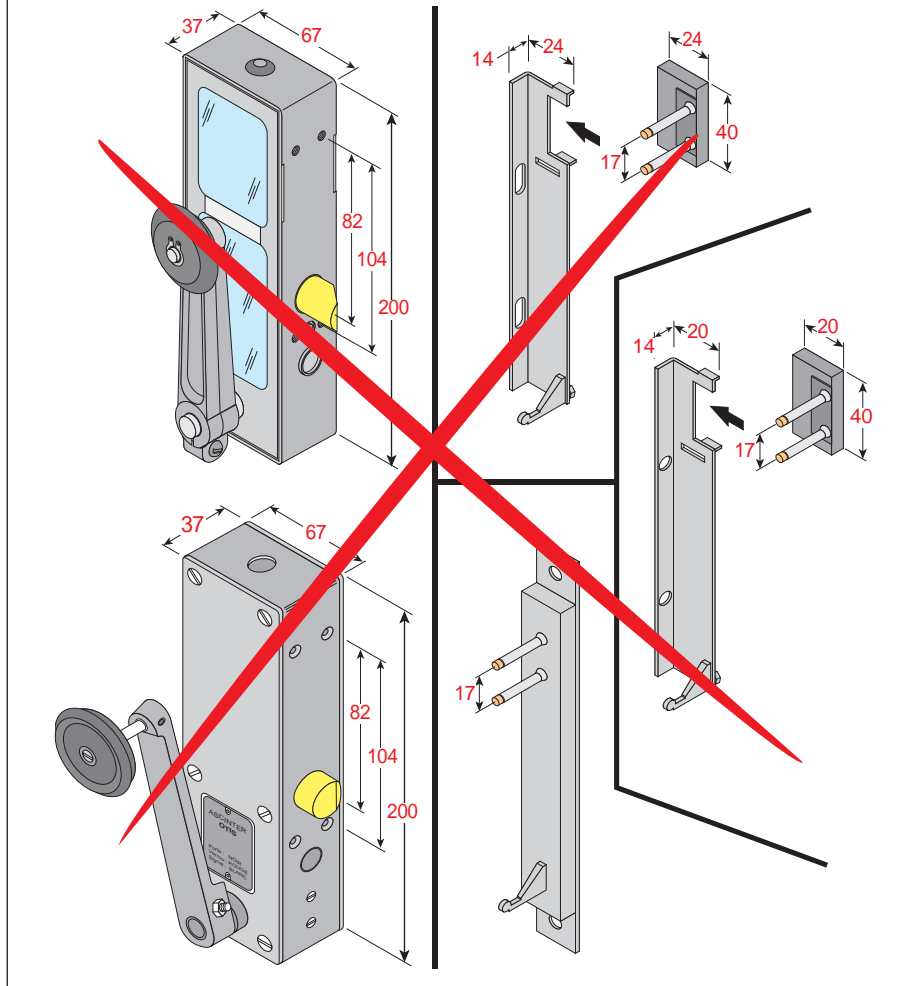

on *H. Peignen door B70*

To replace :

Lock ASCINTER / EUROPEENNE / SP-SPO (Otis)  
on *H. Peignen door B70*

Substitution :

**LR 180 \*\* SO/70** prudhomme S.a

*Option*  
CP/180 (drilling gauge)  
CP/DV (drilling gauge)

on H. Peignen door B70

ref. : LR180 \*G SO/70

ref. : LR180 \*D SO/70

Mounting stages