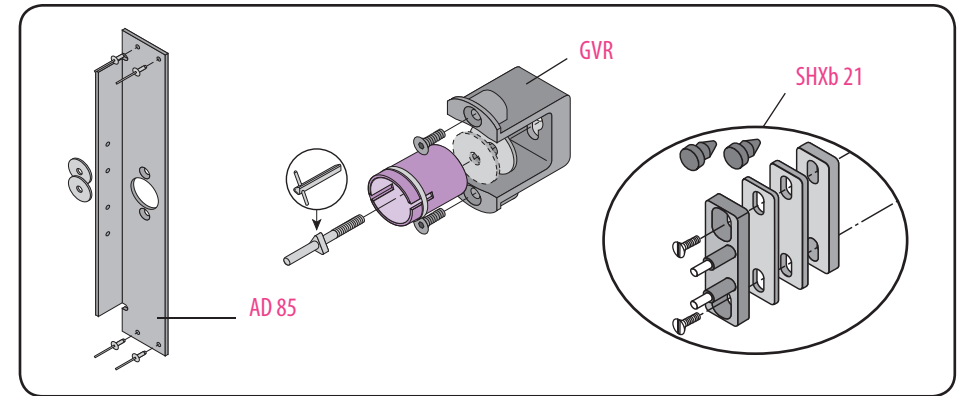

on *H. Peignen door B70*

To replace :

Lock ASCINTER / EUROPEENNE / SP-SPO (Otis)  
on *H. Peignen door B70*

Substitution :

**LR 180 \*\* SO/70** prudhomme S.a

*Option*  
CP/180 (drilling gauge)  
CP/DV (drilling gauge)

on H. Peignen door B70

ref. : LR180 \*G SO/70

ref. : LR180 \*D SO/70

Mounting stages