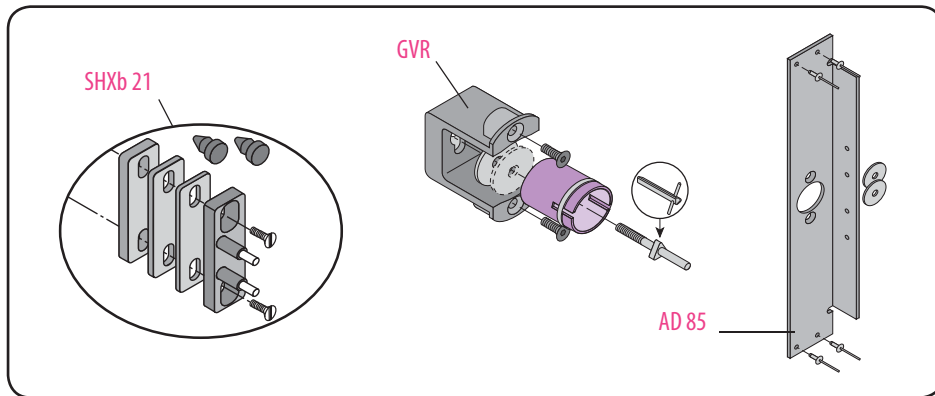

on *H. Peignen door B70*

To replace :

Lock ASCINTER / EUROPEENNE / SP-SPO (Otis)  
on *H. Peignen door B70*

Substitution :

**LR 180 \*\* SO/70** prudhomme S.a

*Option*  
CP/180 (drilling gauge)  
CP/DV (drilling gauge)

on H. Peignen door B70

ref. : LR180 \*G SO/70

ref. : LR180 \*D SO/70

Mounting stages