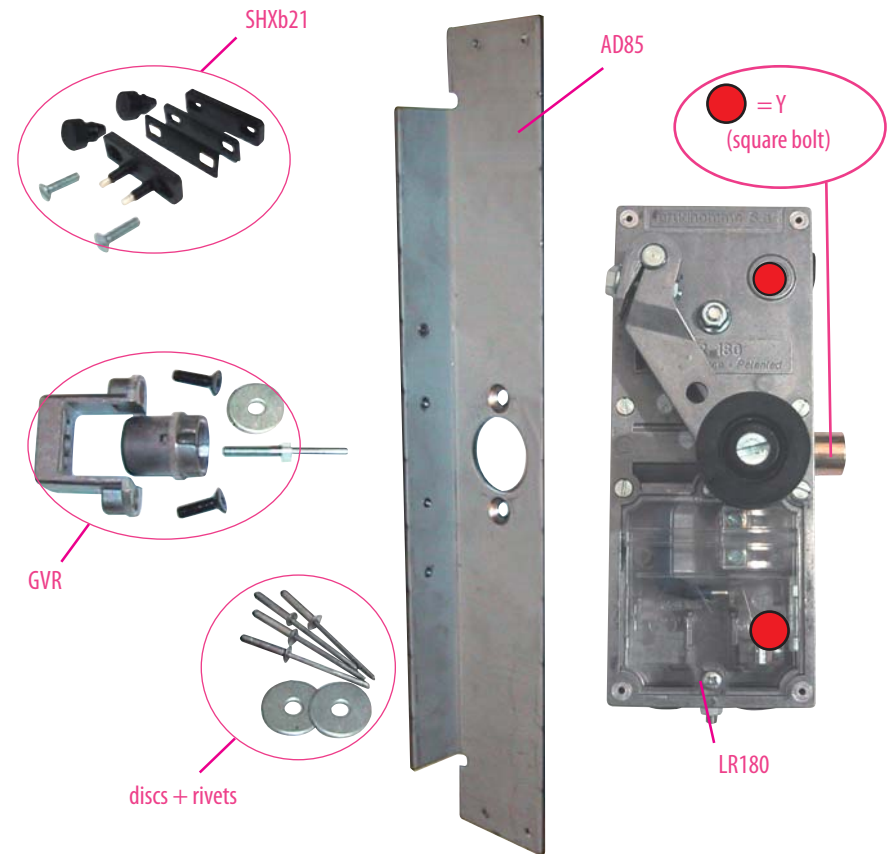

on *H. Peignen door B70*

To replace :

Lock ASCINTER / EUROPEENNE / SP-SPO (Otis)  
on *H. Peignen door B70*

Substitution :

**LR 180 \*\* SO/70** prudhomme S.a

*Option*  
CP/180 (drilling gauge)  
CP/DV (drilling gauge)

on H. Peignen door B70

ref. : LR180 \*G SO/70

ref. : LR180 \*D SO/70

Mounting stages