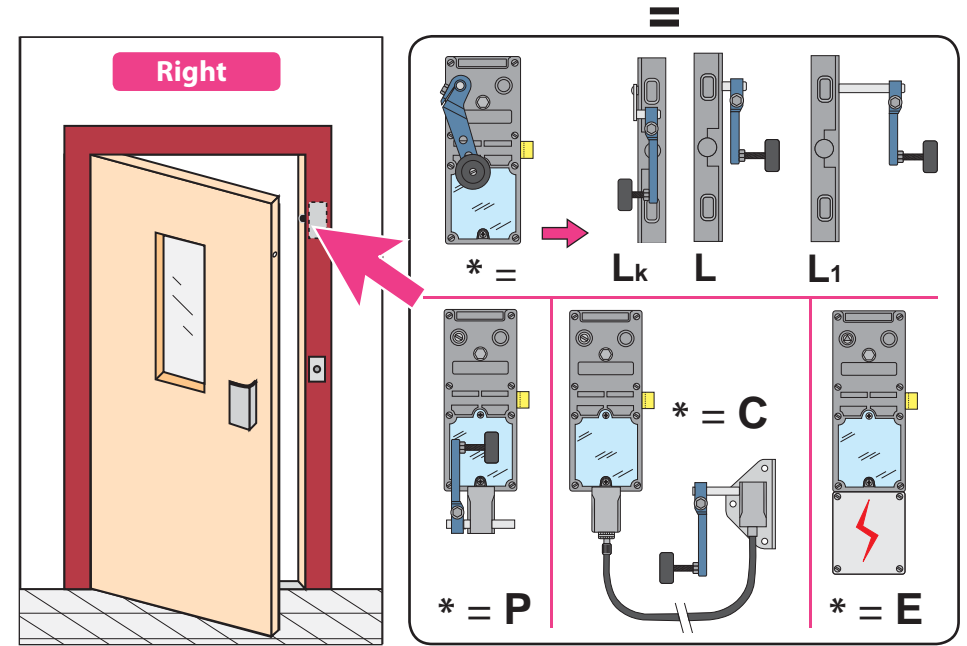

on *H. Peignen door B70*

To replace :

Lock ASCINTER / EUROPEENNE / SP-SPO (Otis)  
on *H. Peignen door B70*

Substitution :

**LR 180 \*\* SO/70** prudhomme S.a

*Option*  
CP/180 (drilling gauge)  
CP/DV (drilling gauge)

on H. Peignen door B70

ref. : LR180 \*G SO/70

ref. : LR180 \*D SO/70

Mounting stages