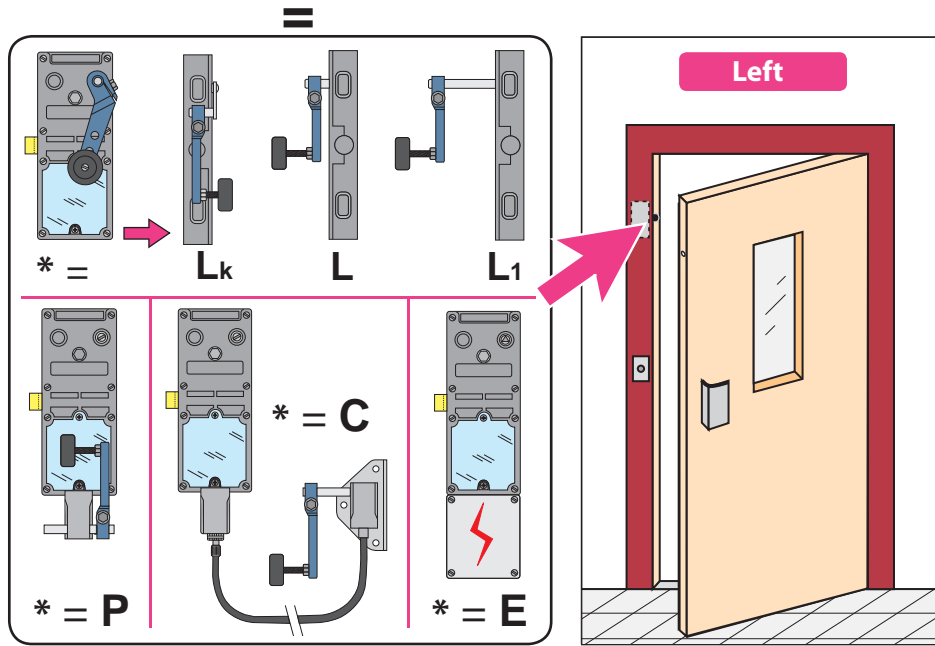

on *H. Peignen door B70*

To replace :

Lock ASCINTER / EUROPEENNE / SP-SPO (Otis)  
on *H. Peignen door B70*

Substitution :

**LR 180 \*\* SO/70** prudhomme S.a

*Option*  
CP/180 (drilling gauge)  
CP/DV (drilling gauge)

on H. Peignen door B70

ref. : LR180 \*G SO/70

ref. : LR180 \*D SO/70

Mounting stages